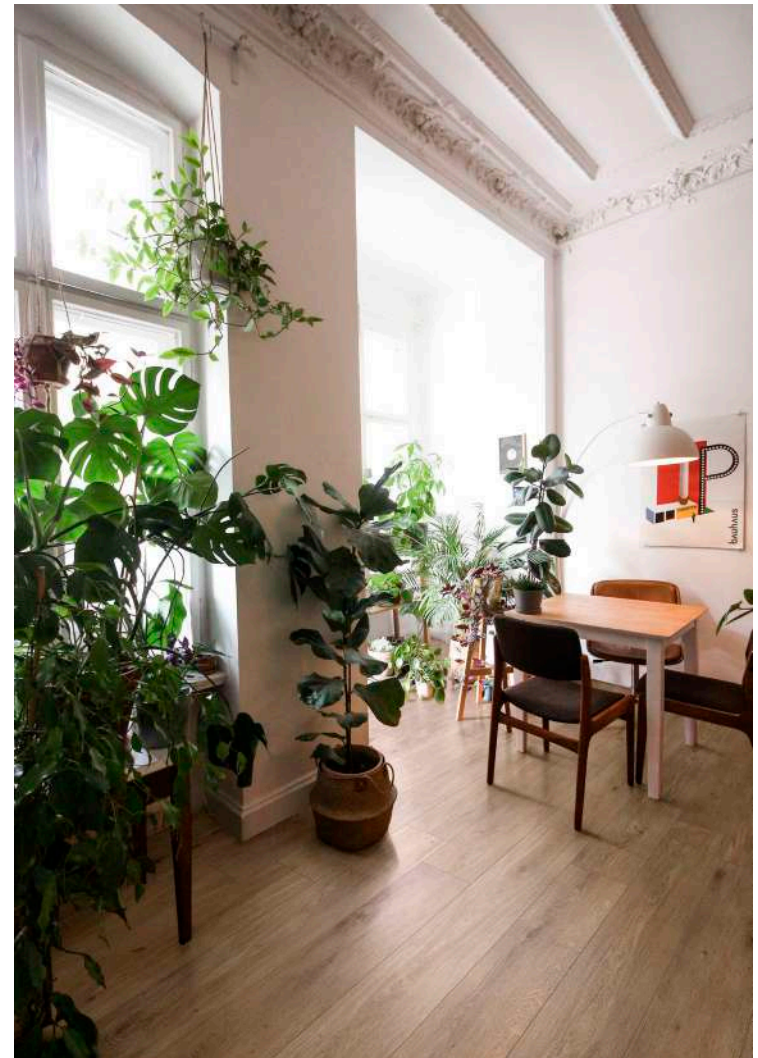

# Inedito

wealth of details,  
leading-edge technology

**Inedito is the first Ragno wood-effect collection produced using the state-of-the-art 3D Ink and Sublime Sync technologies, which ensure perfect matching between the patterning and the 3D structures, different in every single piece, giving the surface volume and tactile realism. This means that the ceramic planks express all the beauty and natural appeal of real wood, with an unprecedented depth and definition.**

## natural shades for attractive interiors

**Avorio, Nocciola, Cannella and Cenere, four natural colors perfect for adding a special beauty to renovated or new interiors, for furnishing in line with the latest trends. Inedito is a versatile collection with natural and structured surface in the rectified 25x150 and 20x120 cm sizes, and in 40x120 cm size and 20 mm thickness specifically for outdoor use. The collection also features the elegant 11x54 cm Chevron size for the most sophisticated interior design schemes. With its variety of installation layouts, the collection bestows warmth and personality on interiors with a contemporary spirit.**