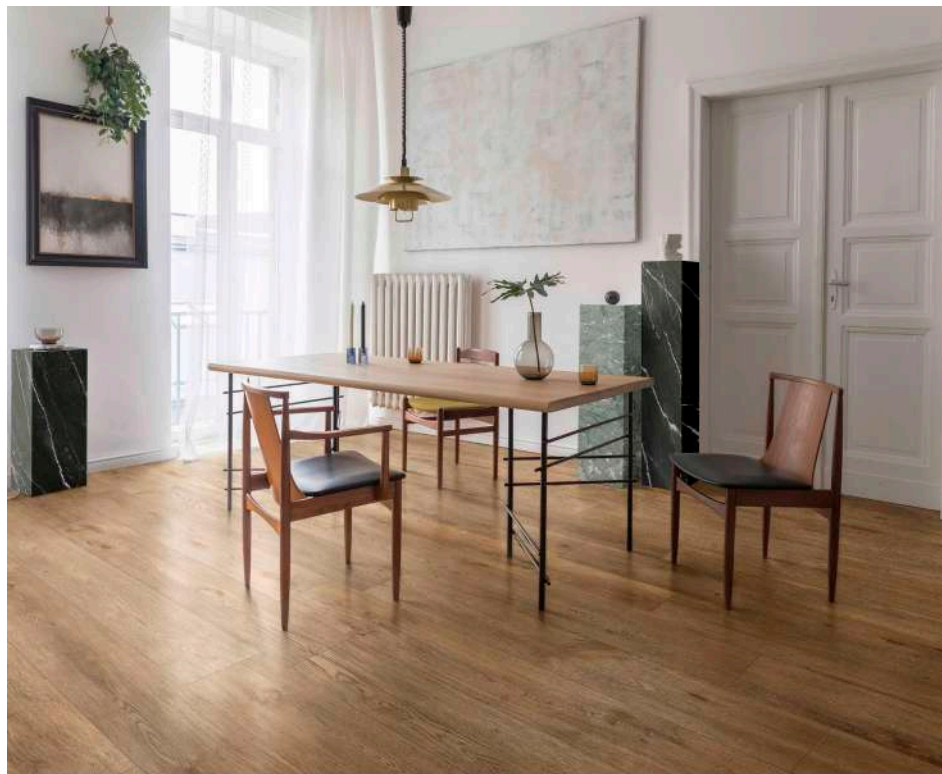

RADX Inedito Cannella Rettificato 20x120 - 7⁷/₈" x 47¹/₄" - **RAAF**
Incanto Velvet Taupe 120x278 - 47¹/₄" x 109⁷/₁₆"

RADN Inedito Nocicola Rettificato 25x150 - 9¹³/₁₆" x 59¹/₆" - **R8NJ**
Incanto Verde Antigua Glossy 120x278 - 47¹/₄" x 109⁷/₁₆" - **R8NA**
Incanto Sky Black Glossy 120x278 - 47¹/₄" x 109⁷/₁₆"