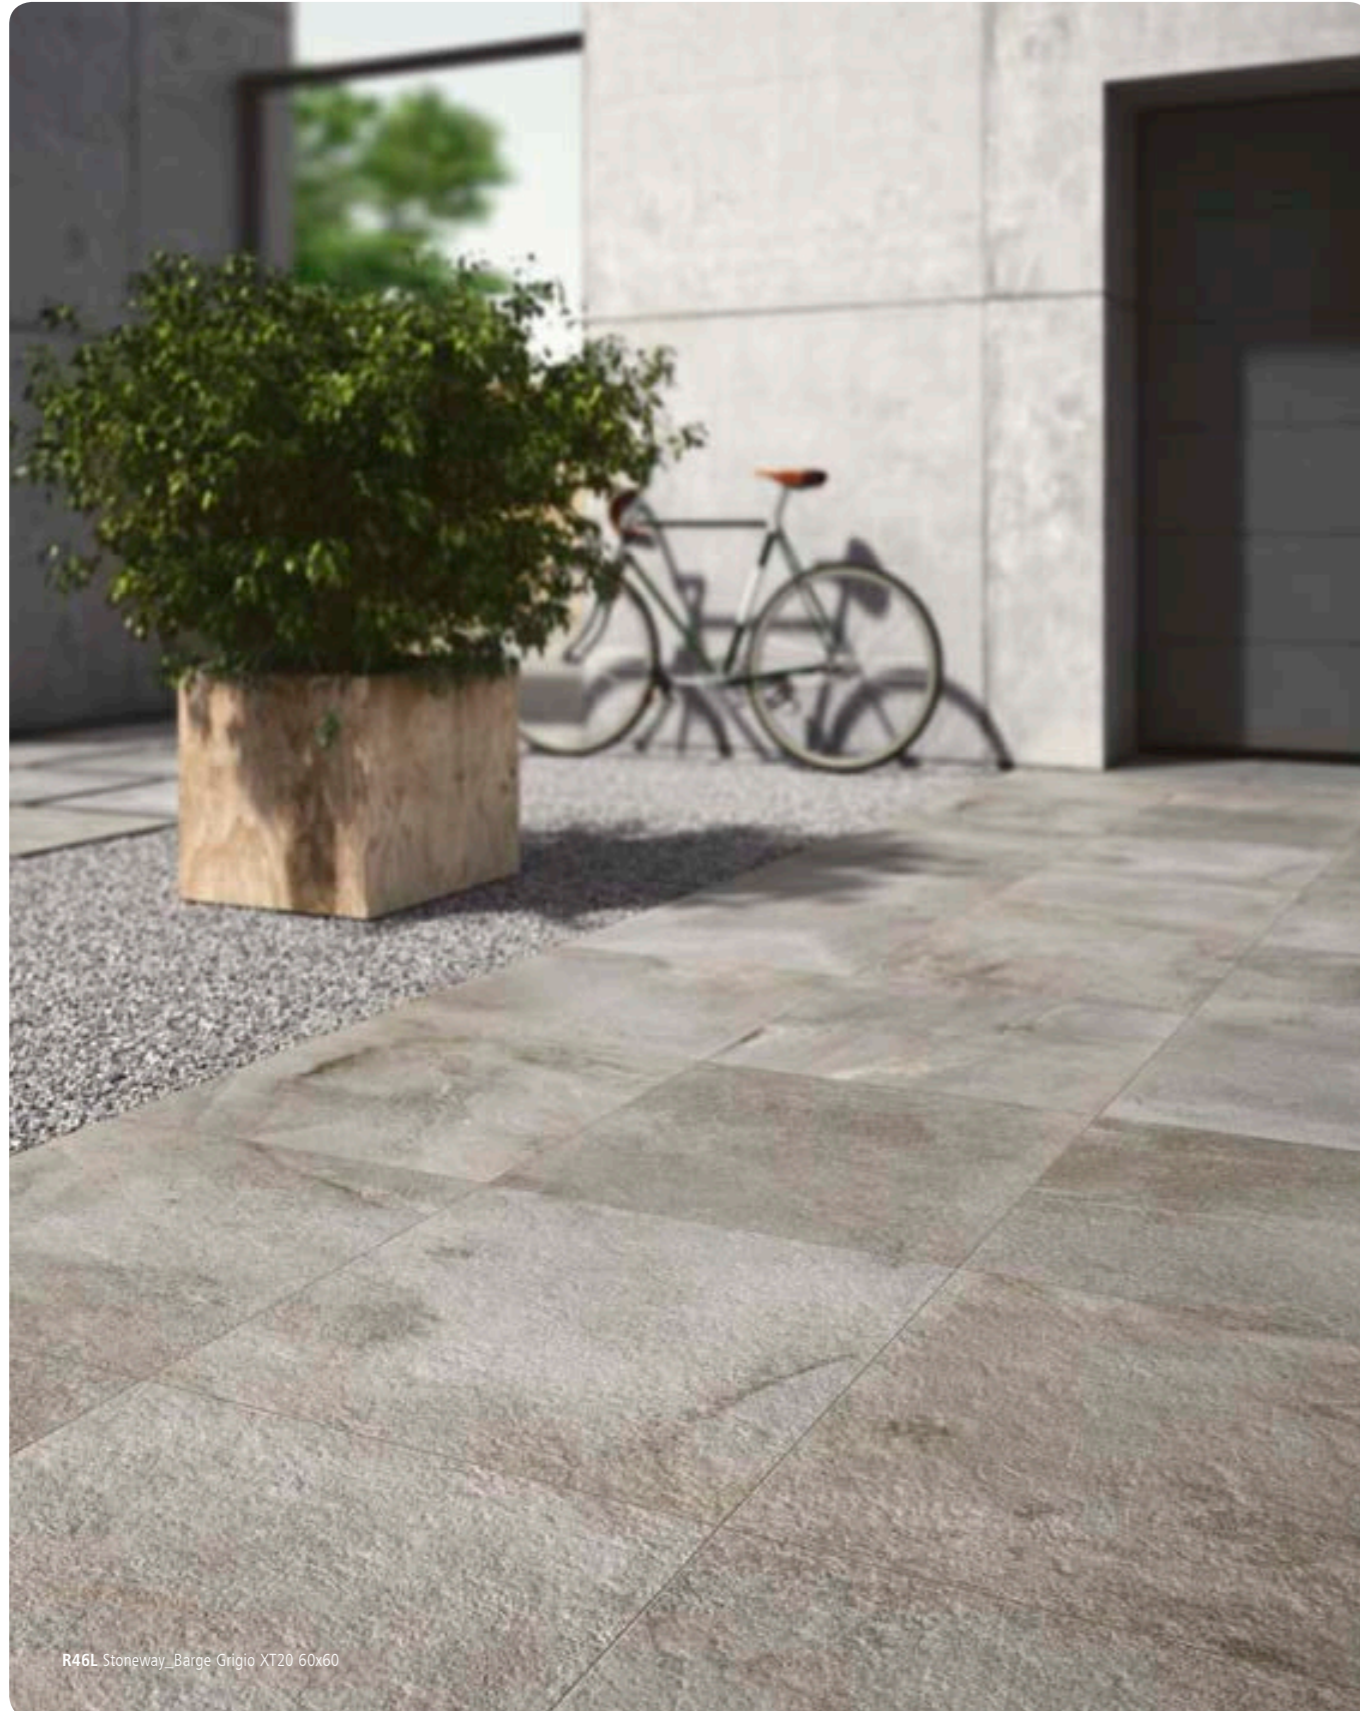

Stoneway_Barge Antica XT20

60x60

R46L Stoneway_Barge Grigio XT20 60x60